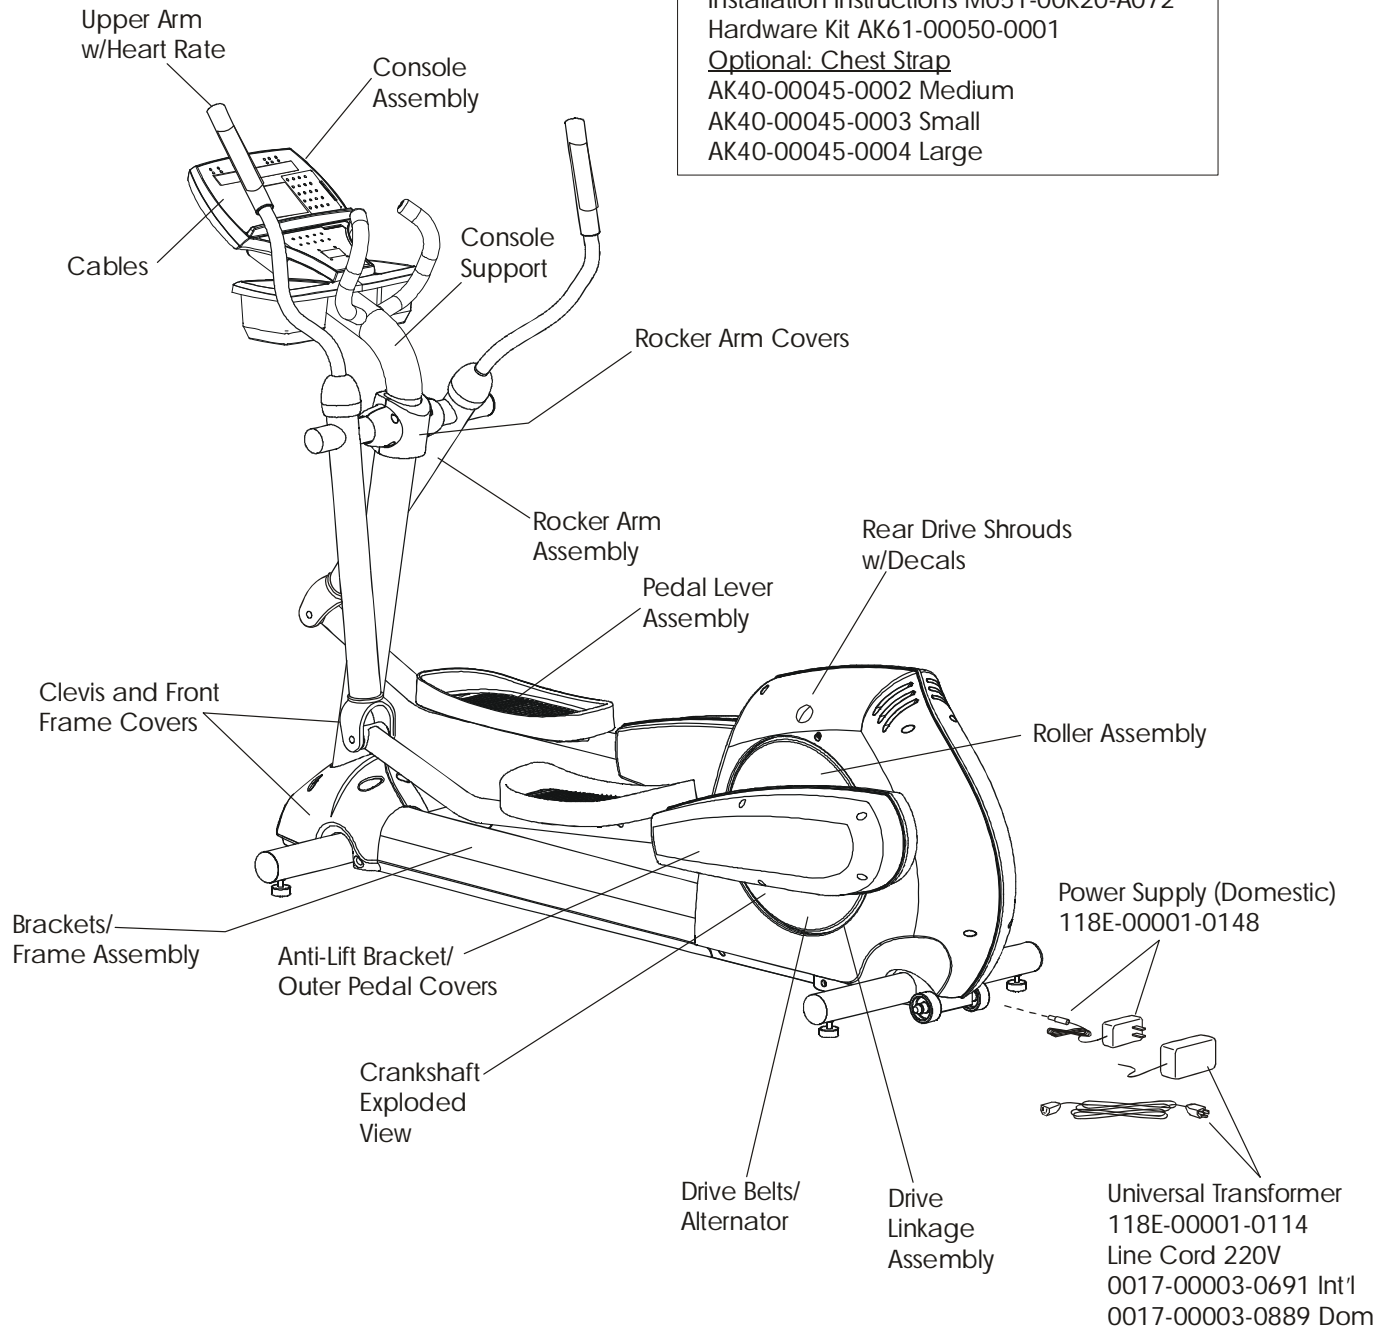

X9i Cross-Trainer w/Polar HR
General Assembly

X9-0XXX-02
S/N CXE 100000-UP

Service Manual M051-00K61-A011
 Operator Manual M051-00K20-A320
 Installation Instructions M051-00K20-A072
 Hardware Kit AK61-00050-0001
Optional: Chest Strap
 AK40-00045-0002 Medium
 AK40-00045-0003 Small
 AK40-00045-0004 Large

X9i Cross-Trainer w/Polar HR
Drive Belts and Alternator

X9-0XXX-02
S/N CXE 100000-UP

X9i Cross-Trainer w/Polar HR
Console Support Assembly *Optional

X9-0XXX-02
S/N CXE 100000-UP

**X9i Cross-Trainer w/Polar HR
Console Assembly**