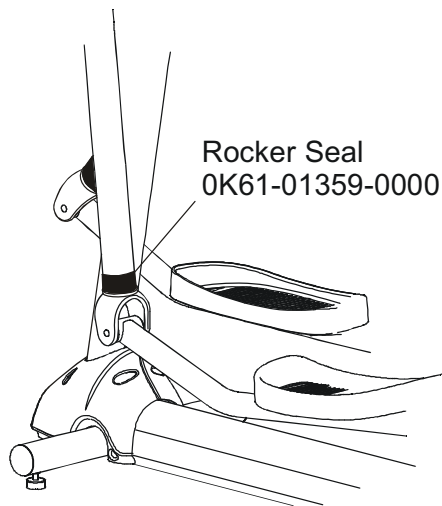

X9-0XXX-02
S/N CXE 100000-UP

X9i Cross-Trainer w/Polar HR Brackets and Frame Assembly

X9-0XXX-02
S/N CXE 100000-UP

X9i Cross-Trainer w/Polar HR
Clevis and Front Frame Covers

X9-0XXX-02
S/N CXE 100000-UP

X9i Cross-Trainer w/Polar HR
Pedal Lever Assembly

X9-0XXX-02
S/N CXE 100000-UP

Left Pedal Assembly GK61-00002-0005,
Right Pedal Assembly GK61-00002-0006

X9i Cross-Trainer w/Polar HR Rocker Arm Covers

X9-0XXX-02
S/N CXE 100000-UP

X9i Cross-Trainer w/Polar HR
Rocker Arm Assembly