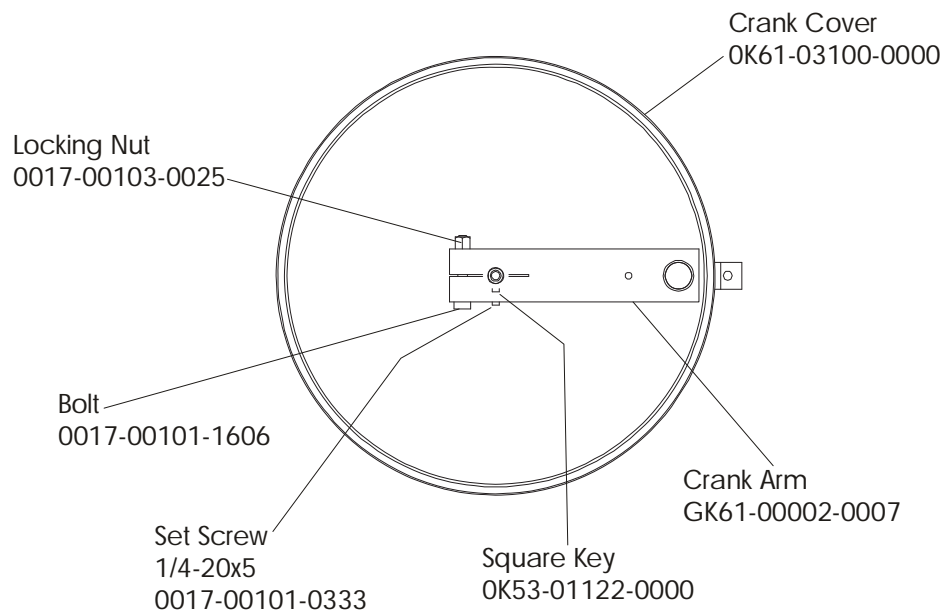

X9i Cross-Trainer w/Polar HR
Roller Assembly

X9-0XXX-02
S/N CXE 100000-UP