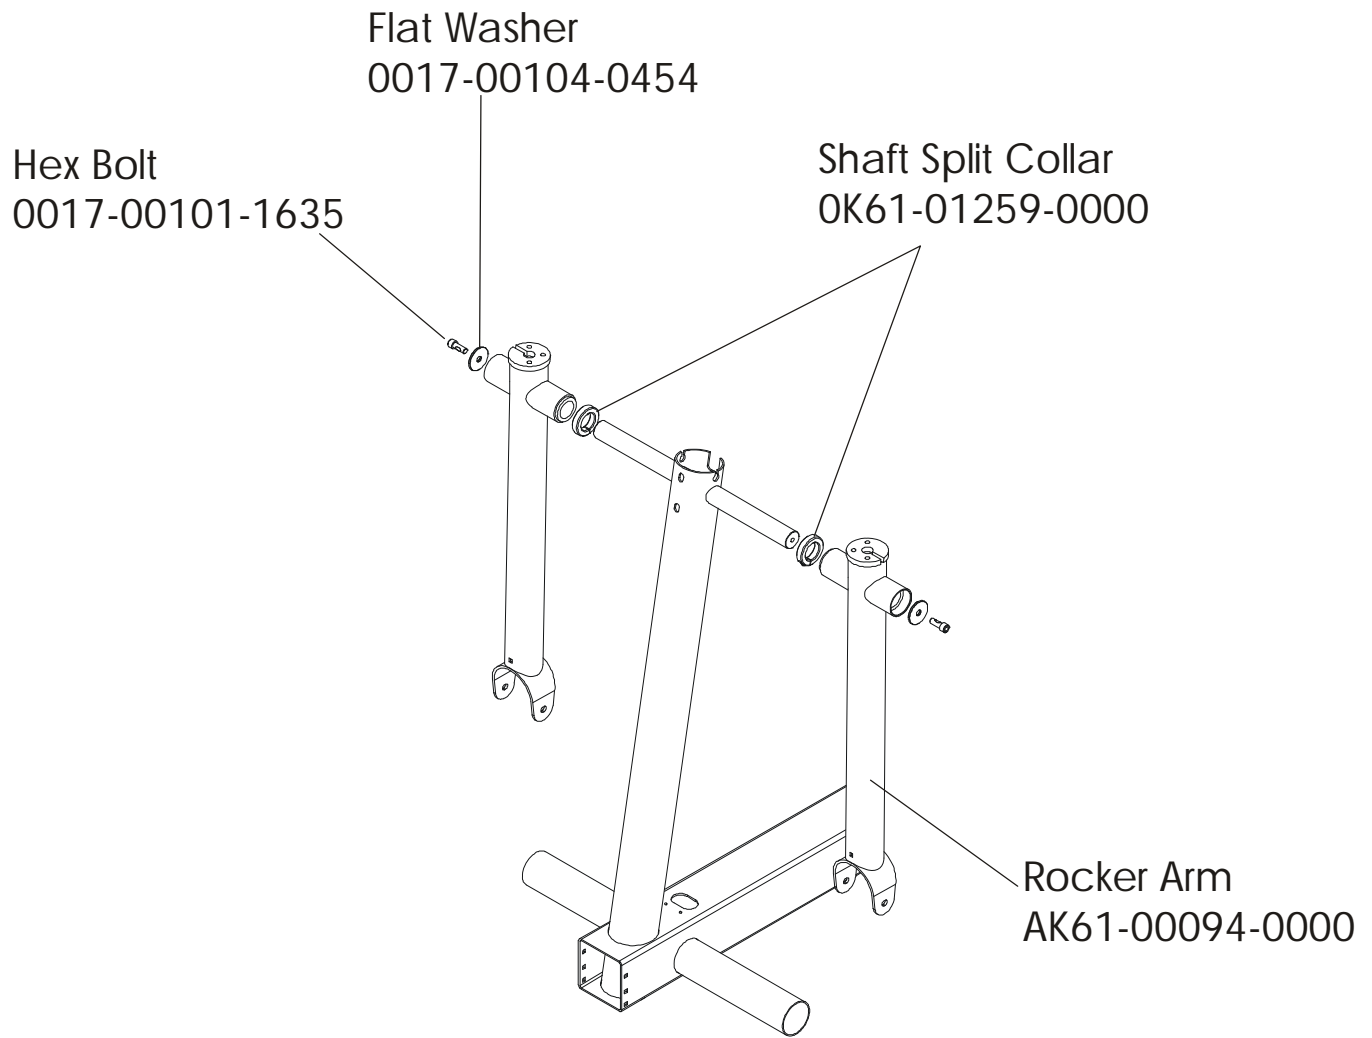

X9i Cross-Trainer w/Polar HR
Rocker Arm Assembly

X9-0XXX-02
S/N CXE 100000-UP