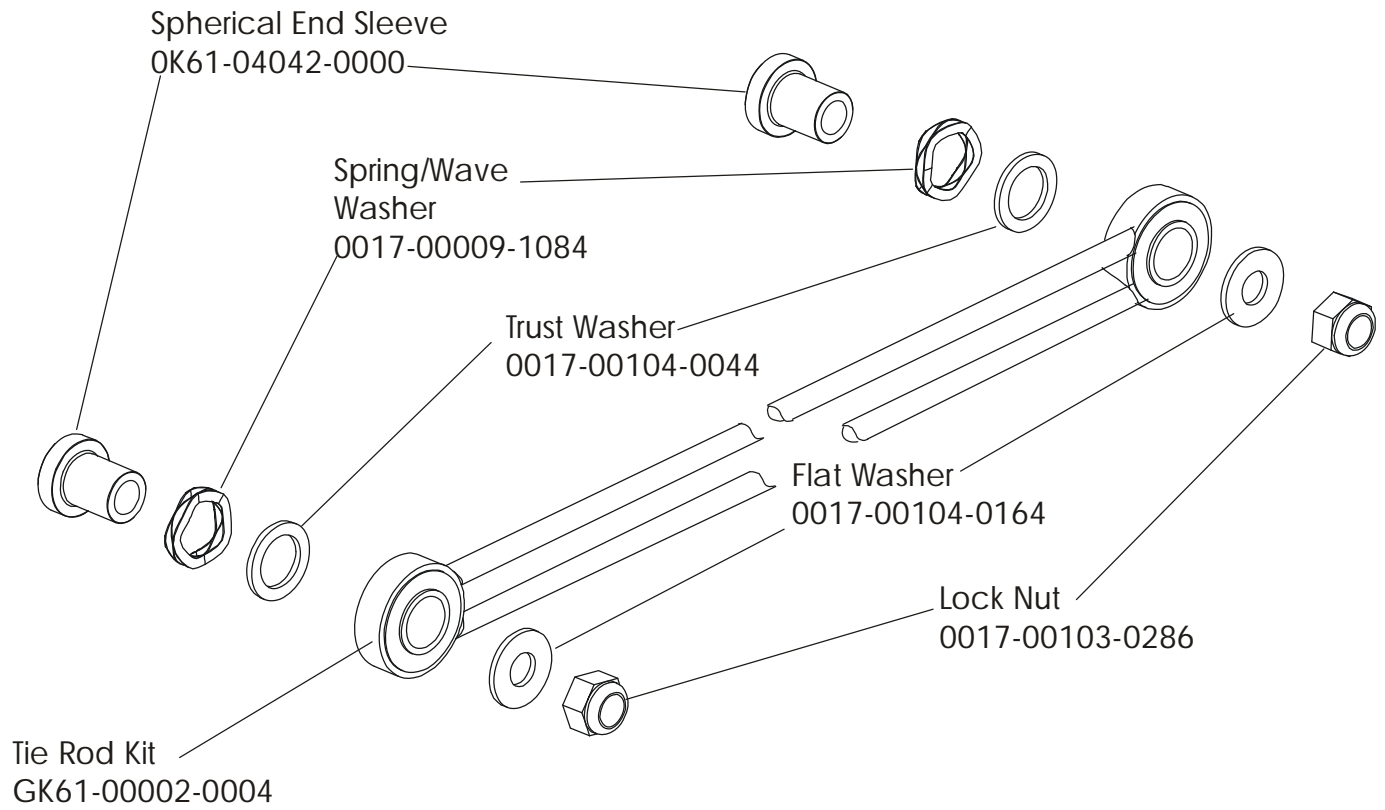

X9i Cross-Trainer w/Polar HR
Roller Assembly

X9-0XXX-02
S/N CXE 100000-UP

X9i Cross-Trainer w/Polar HR
Drive Linkage Assembly

X9-0XXX-02
S/N CXE 100000-UP

X9i Cross-Trainer w/Polar HR
Anti-Lift Bracket and Outer Pedal Covers