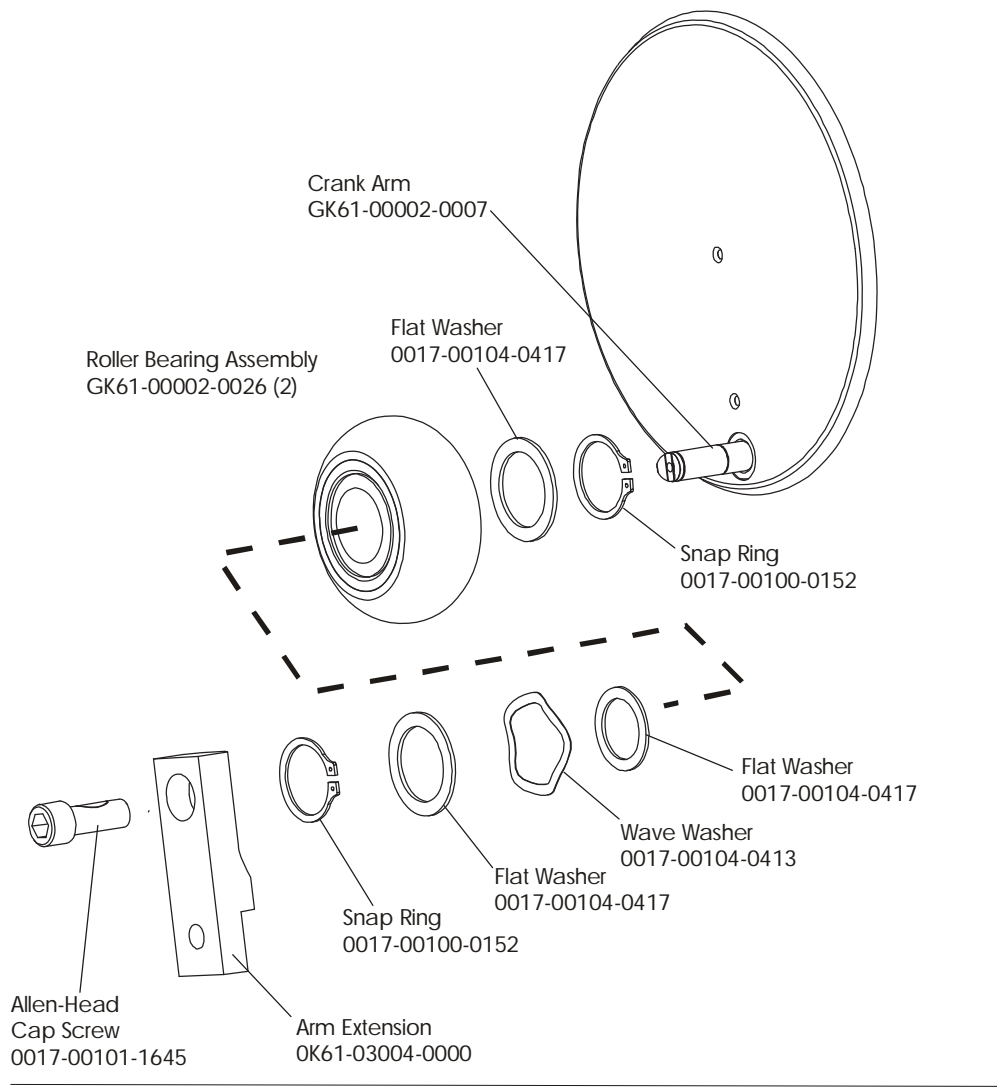

X9i Cross-Trainer w/Polar HR
Roller Assembly

X9-0XXX-02
S/N CXE 100000-UP