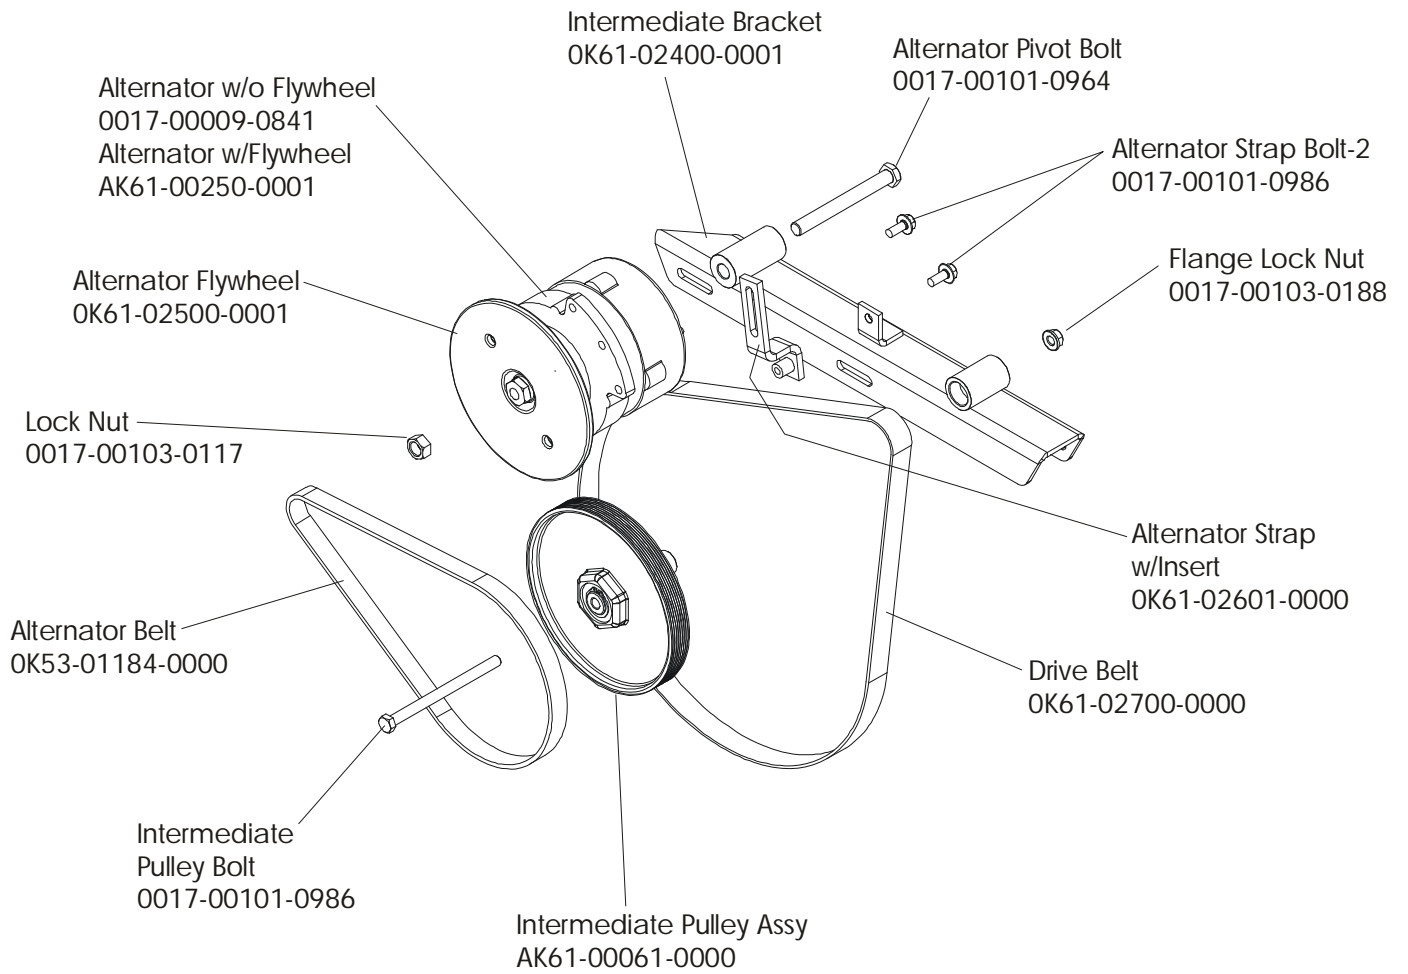

X9i Cross-Trainer w/Polar HR
Drive Belts and Alternator

X9-0XXX-02
S/N CXE 100000-UP