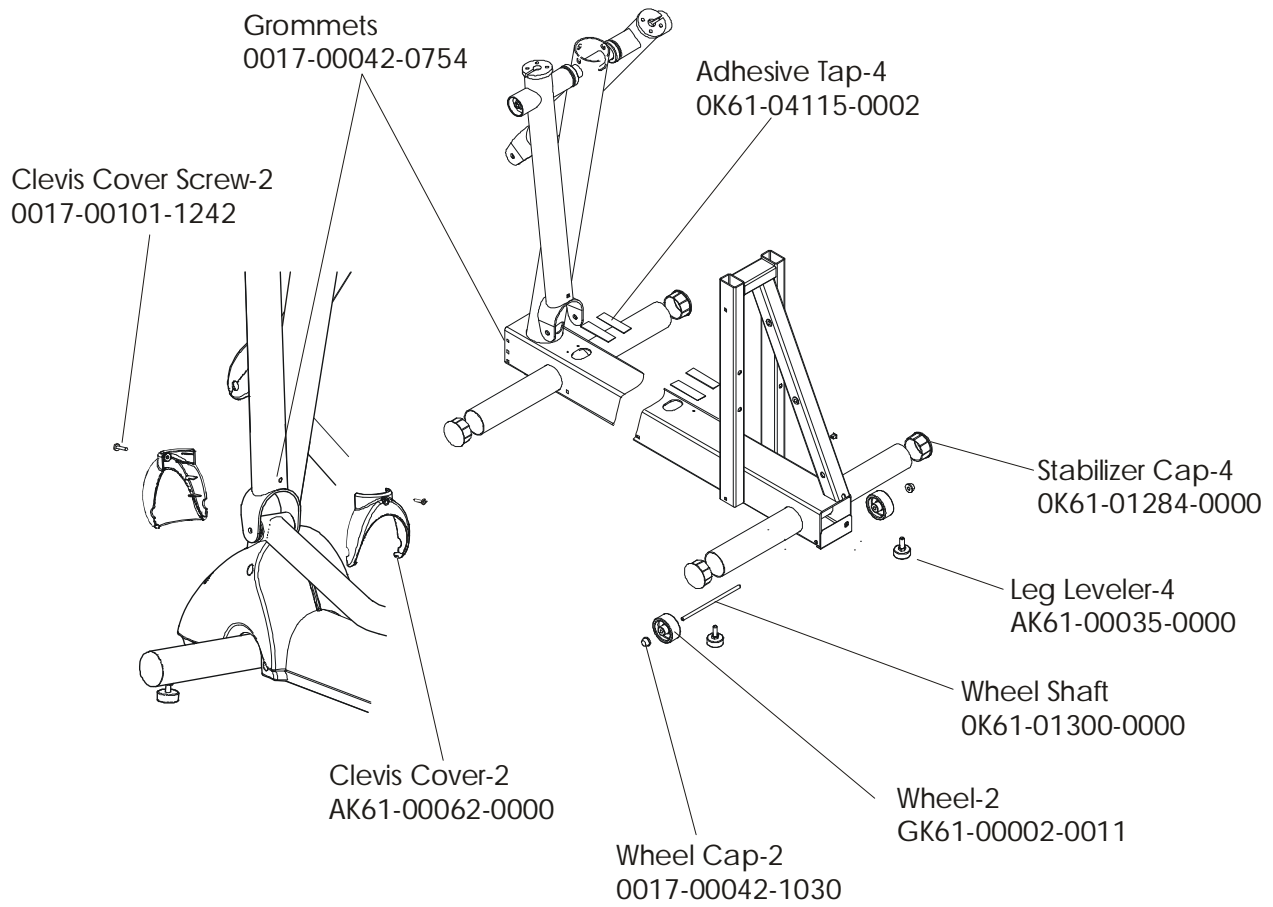

X9-0XXX-02
S/N CXE 100000-UP

X9i Cross-Trainer w/Polar HR Brackets and Frame Assembly

X9-0XXX-02
S/N CXE 100000-UP

X9i Cross-Trainer w/Polar HR
Clevis and Front Frame Covers

X9-0XXX-02
S/N CXE 100000-UP

X9i Cross-Trainer w/Polar HR
Pedal Lever Assembly