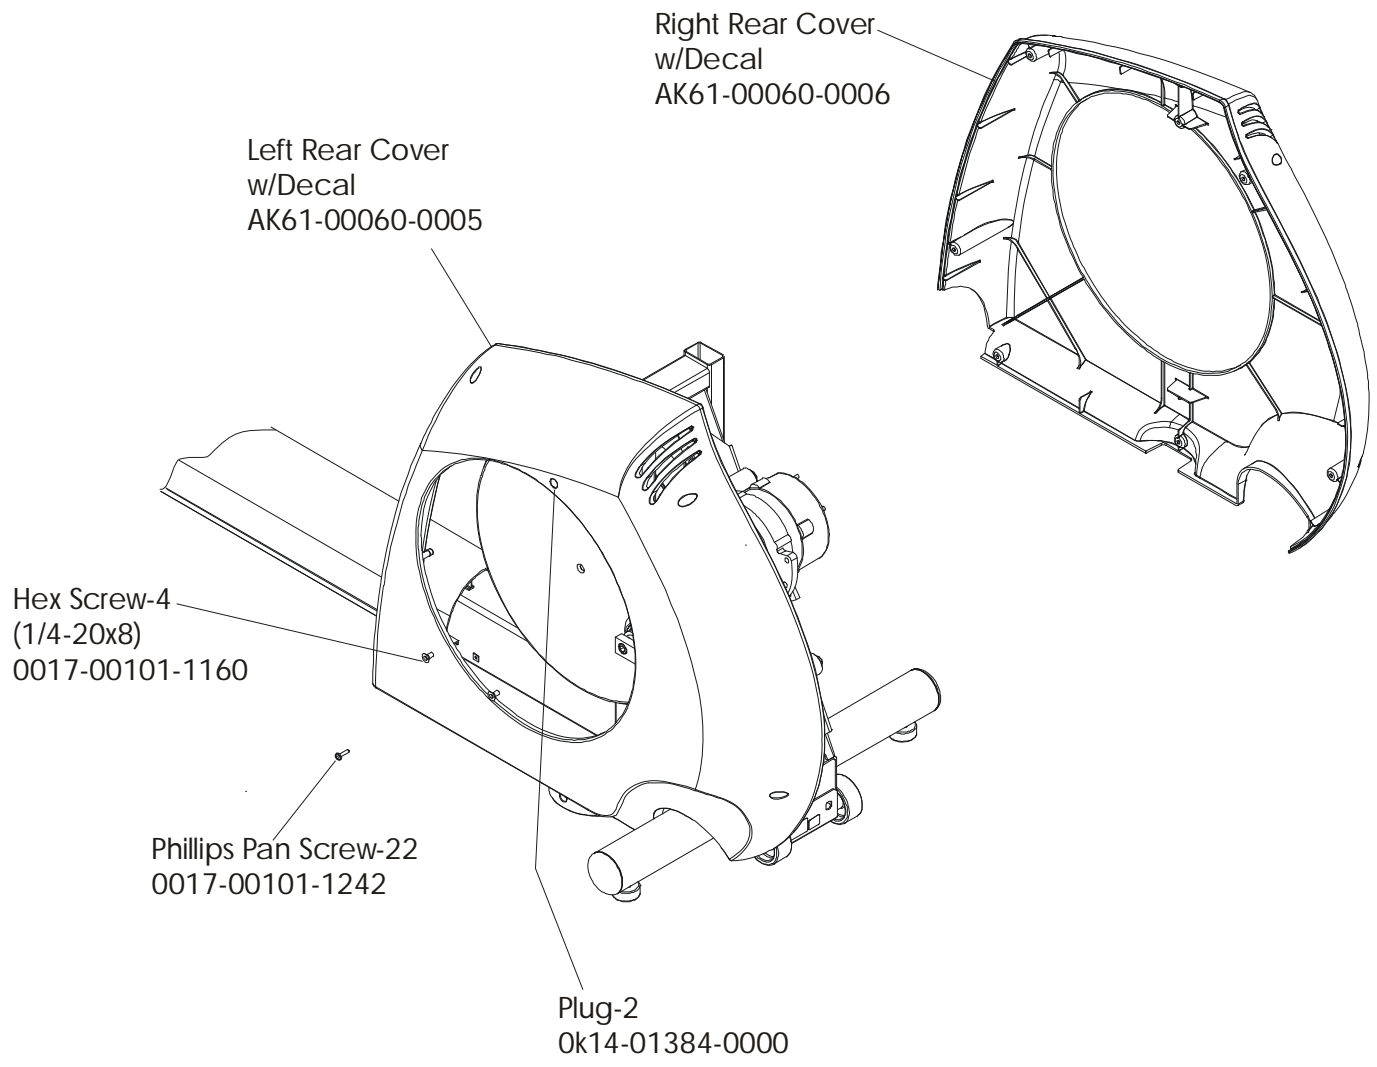

X9i Cross-Trainer w/Polar HR
Rear Drive Shrouds w/Decals

X9-0XXX-02
S/N CXE 100000-UP