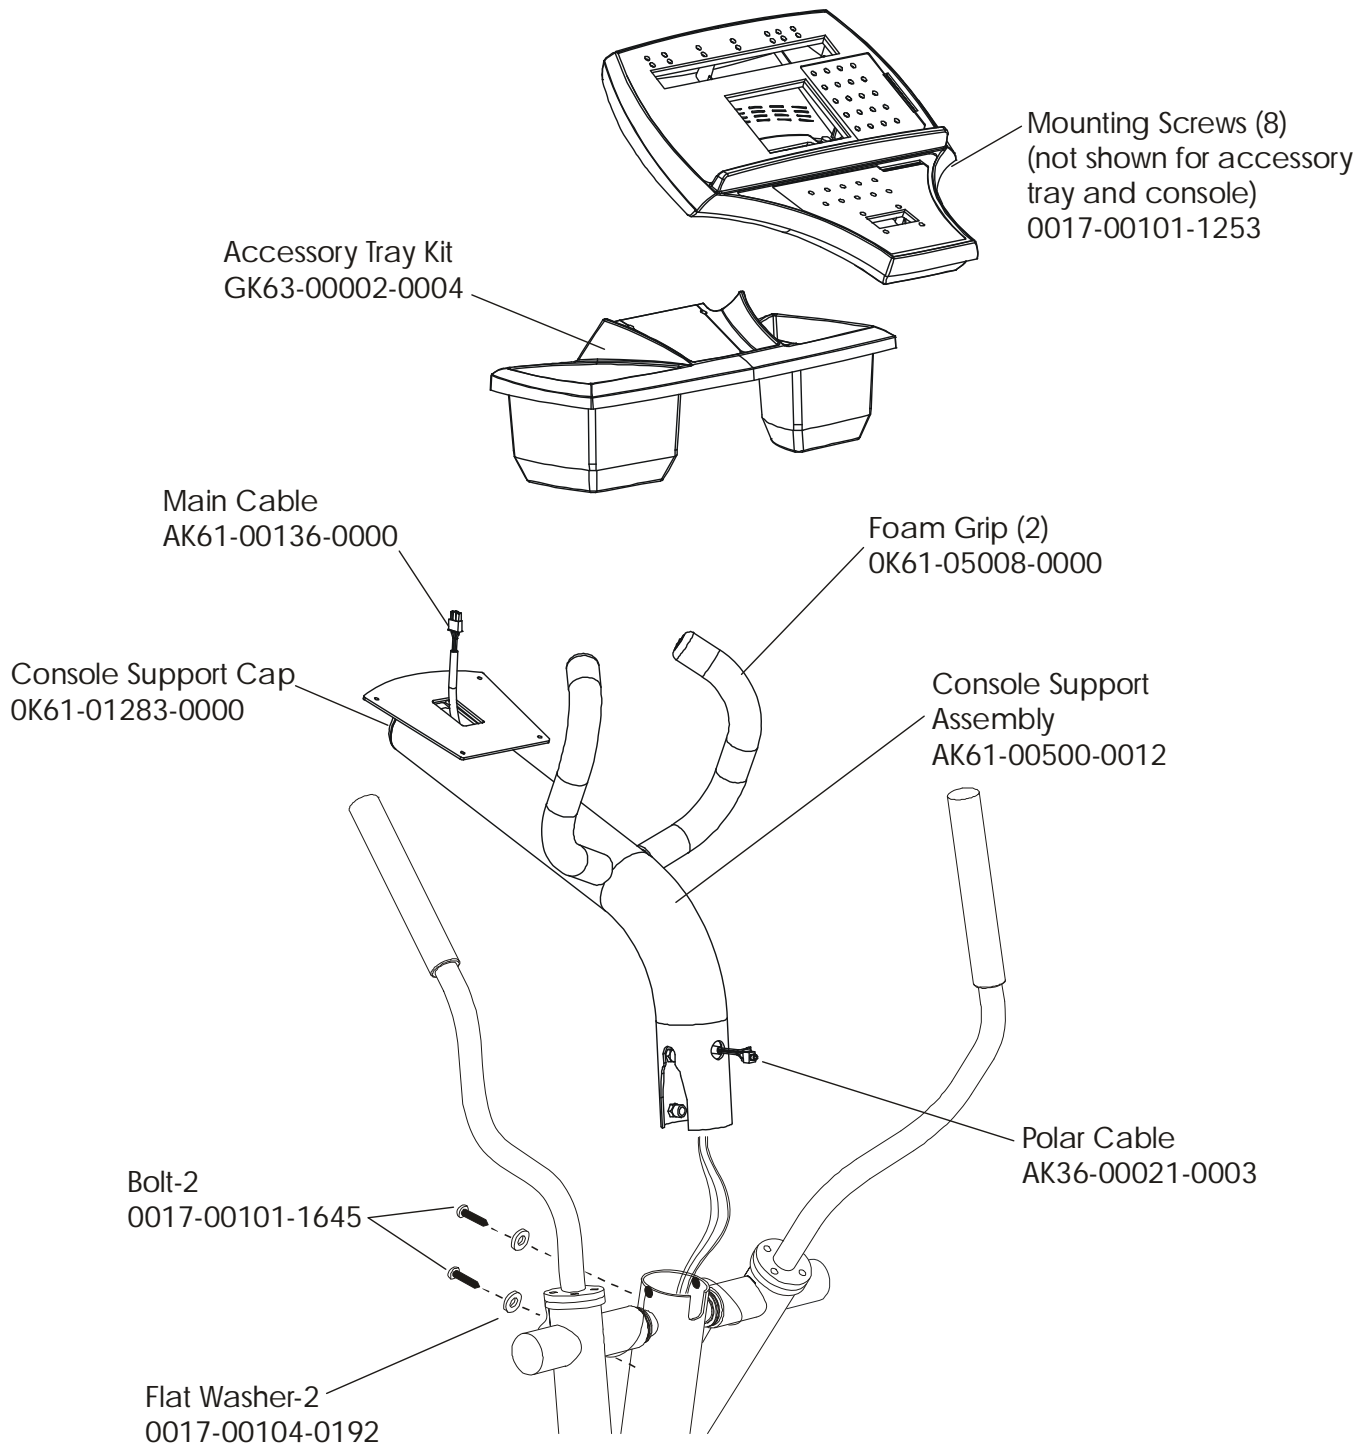

X9i Cross-Trainer w/Polar HR
General Assembly

X9-0XXX-02
S/N CXE 100000-UP

Service Manual M051-00K61-A011
 Operator Manual M051-00K20-A320
 Installation Instructions M051-00K20-A072
 Hardware Kit AK61-00050-0001
Optional: Chest Strap
 AK40-00045-0002 Medium
 AK40-00045-0003 Small
 AK40-00045-0004 Large

X9i Cross-Trainer w/Polar HR
Drive Belts and Alternator

X9-0XXX-02
S/N CXE 100000-UP

X9i Cross-Trainer w/Polar HR
Console Support Assembly *Optional

X9-0XXX-02
S/N CXE 100000-UP

**X9i Cross-Trainer w/Polar HR
Console Assembly**