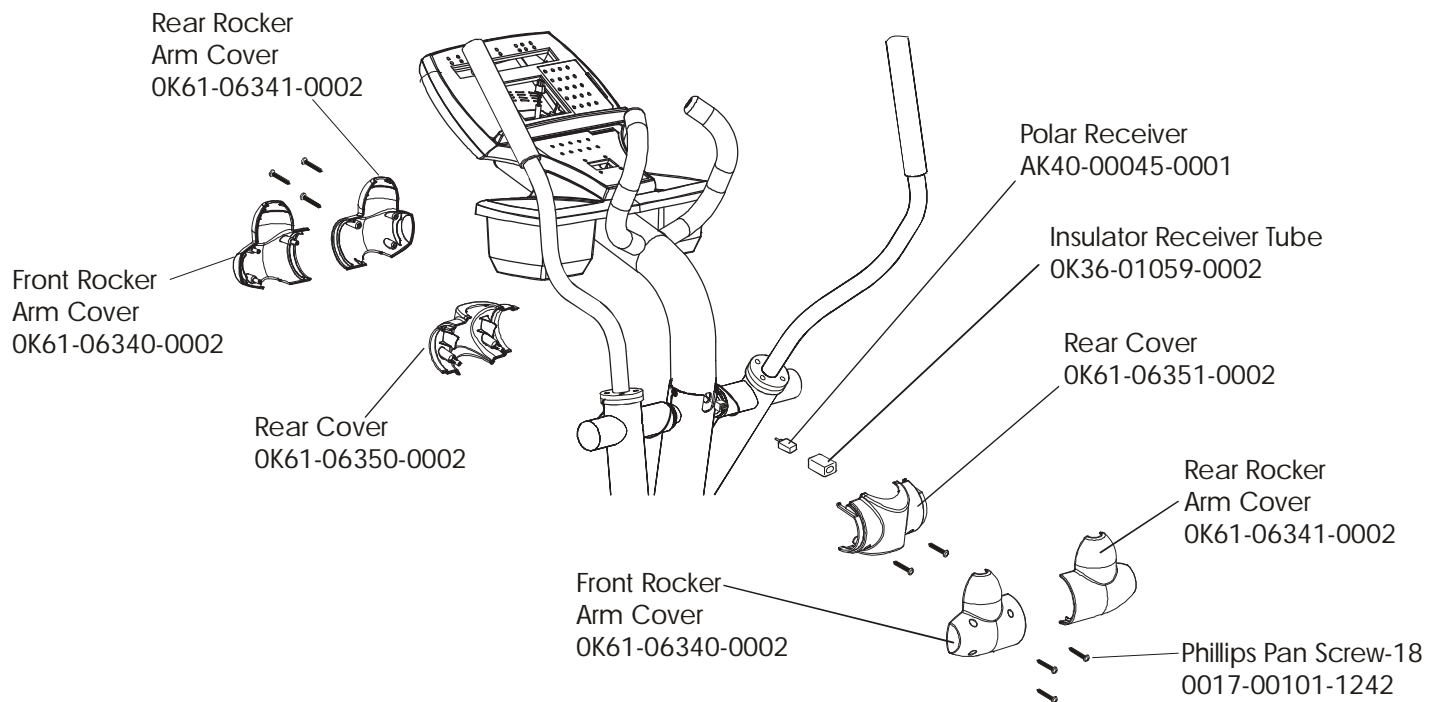

X9-0XXX-02
S/N CXE 100000-UP

Left Pedal Assembly GK61-00002-0005,
Right Pedal Assembly GK61-00002-0006

X9i Cross-Trainer w/Polar HR Rocker Arm Covers

X9-0XXX-02
S/N CXE 100000-UP

X9i Cross-Trainer w/Polar HR
Rocker Arm Assembly