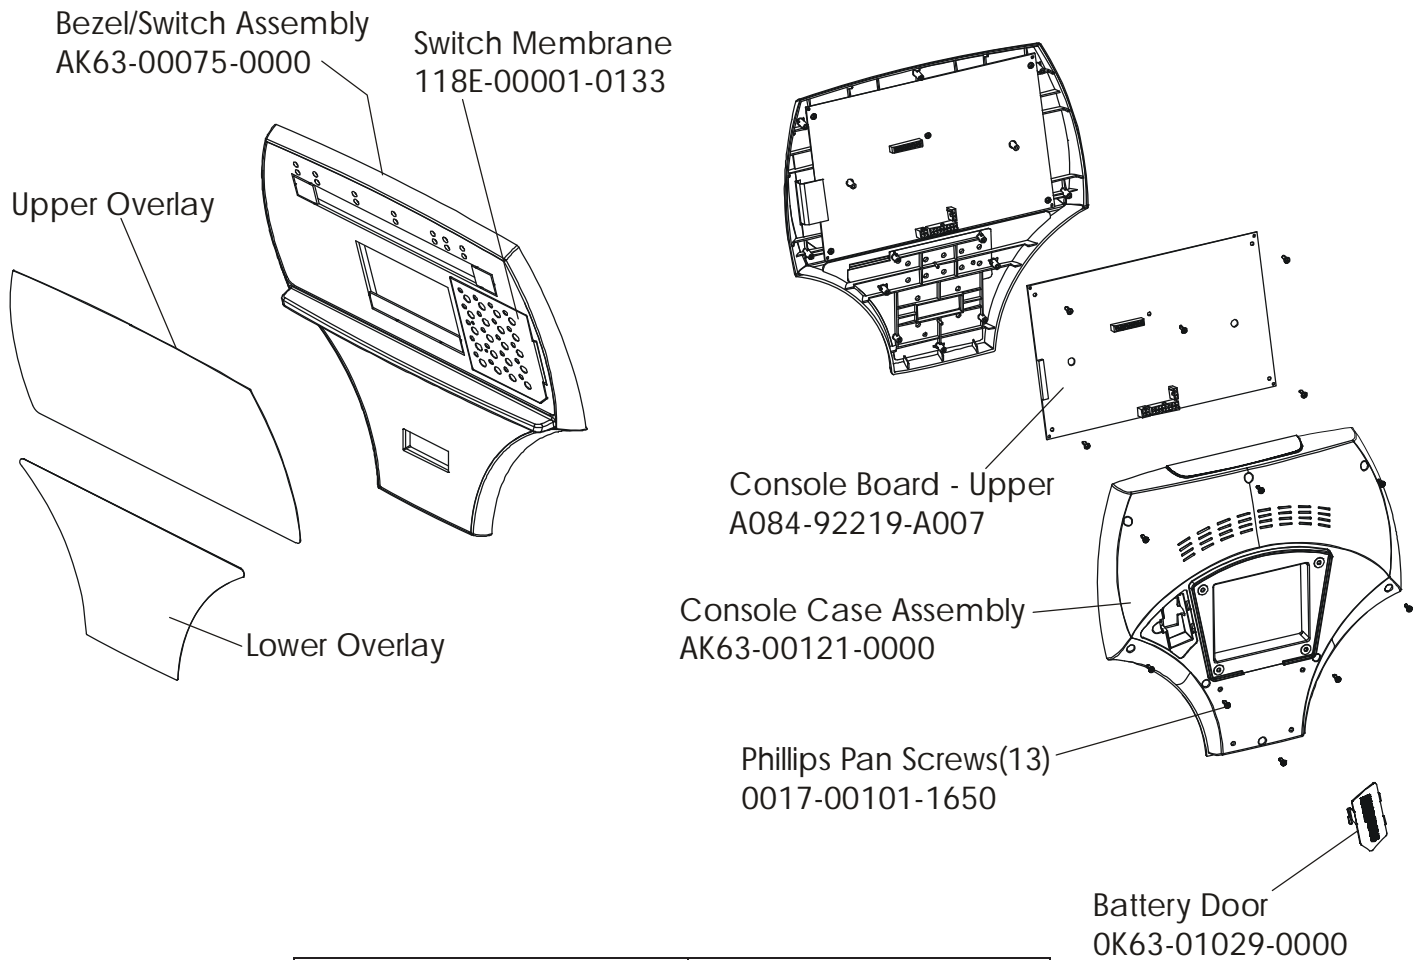

**X9i Cross-Trainer w/Polar HR
Console Assembly**

**X9-0XXX-02
S/N CXE 100000-UP**

Console Assembly	Overlay Bezel
AK61-00123-0001 Eng/Met	AK61-00124-0001 Eng/Met
AK61-00123-0003 Ger/Met	AK61-00124-0003 Ger/Met
AK61-00123-0007 Frn/Met	AK61-00124-0007 Frn/Met